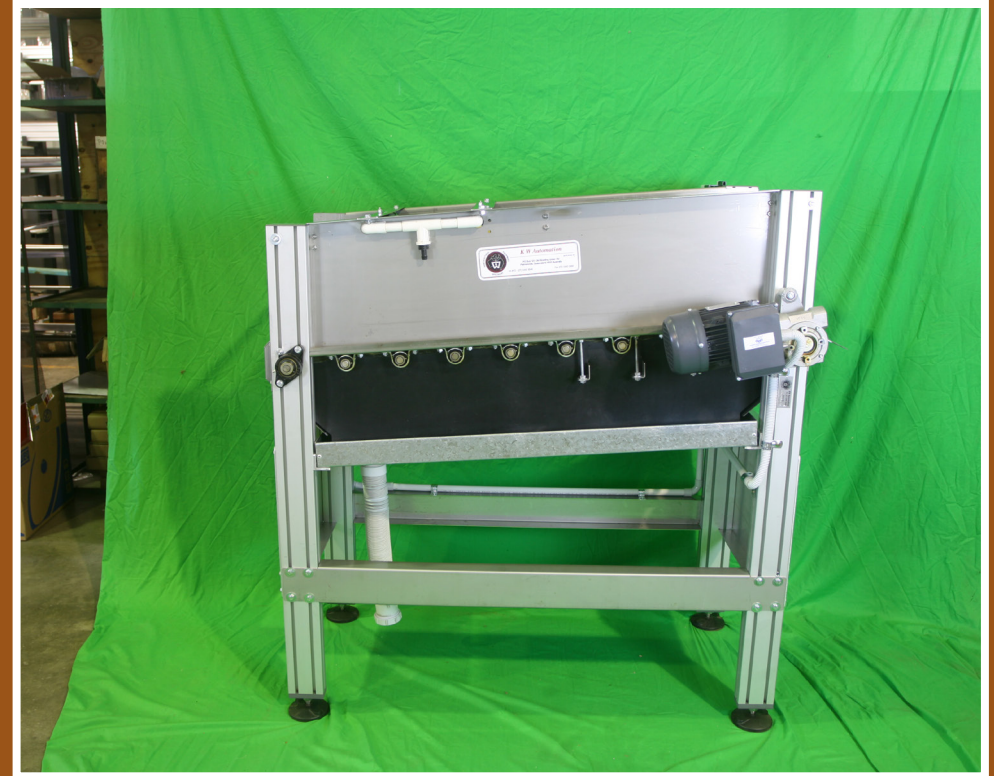

## Specifications

- Gentle handling for your fruit
- Durable powder coated for extra protection
- Low maintenance; all sealed bearings
- Quiet, unique chain driven brushes give quieter operation
- Adjustable legs for smooth flow of fruit processing line