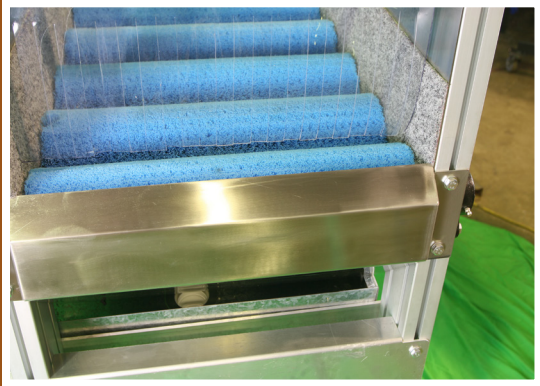

## Specifications

- Gentle handling for your fruit
- Durable powder coated for extra protection
- Low maintenance; all sealed bearings
- Quiet, unique chain driven brushes give quieter operation
- Adjustable legs for smooth flow of fruit processing line